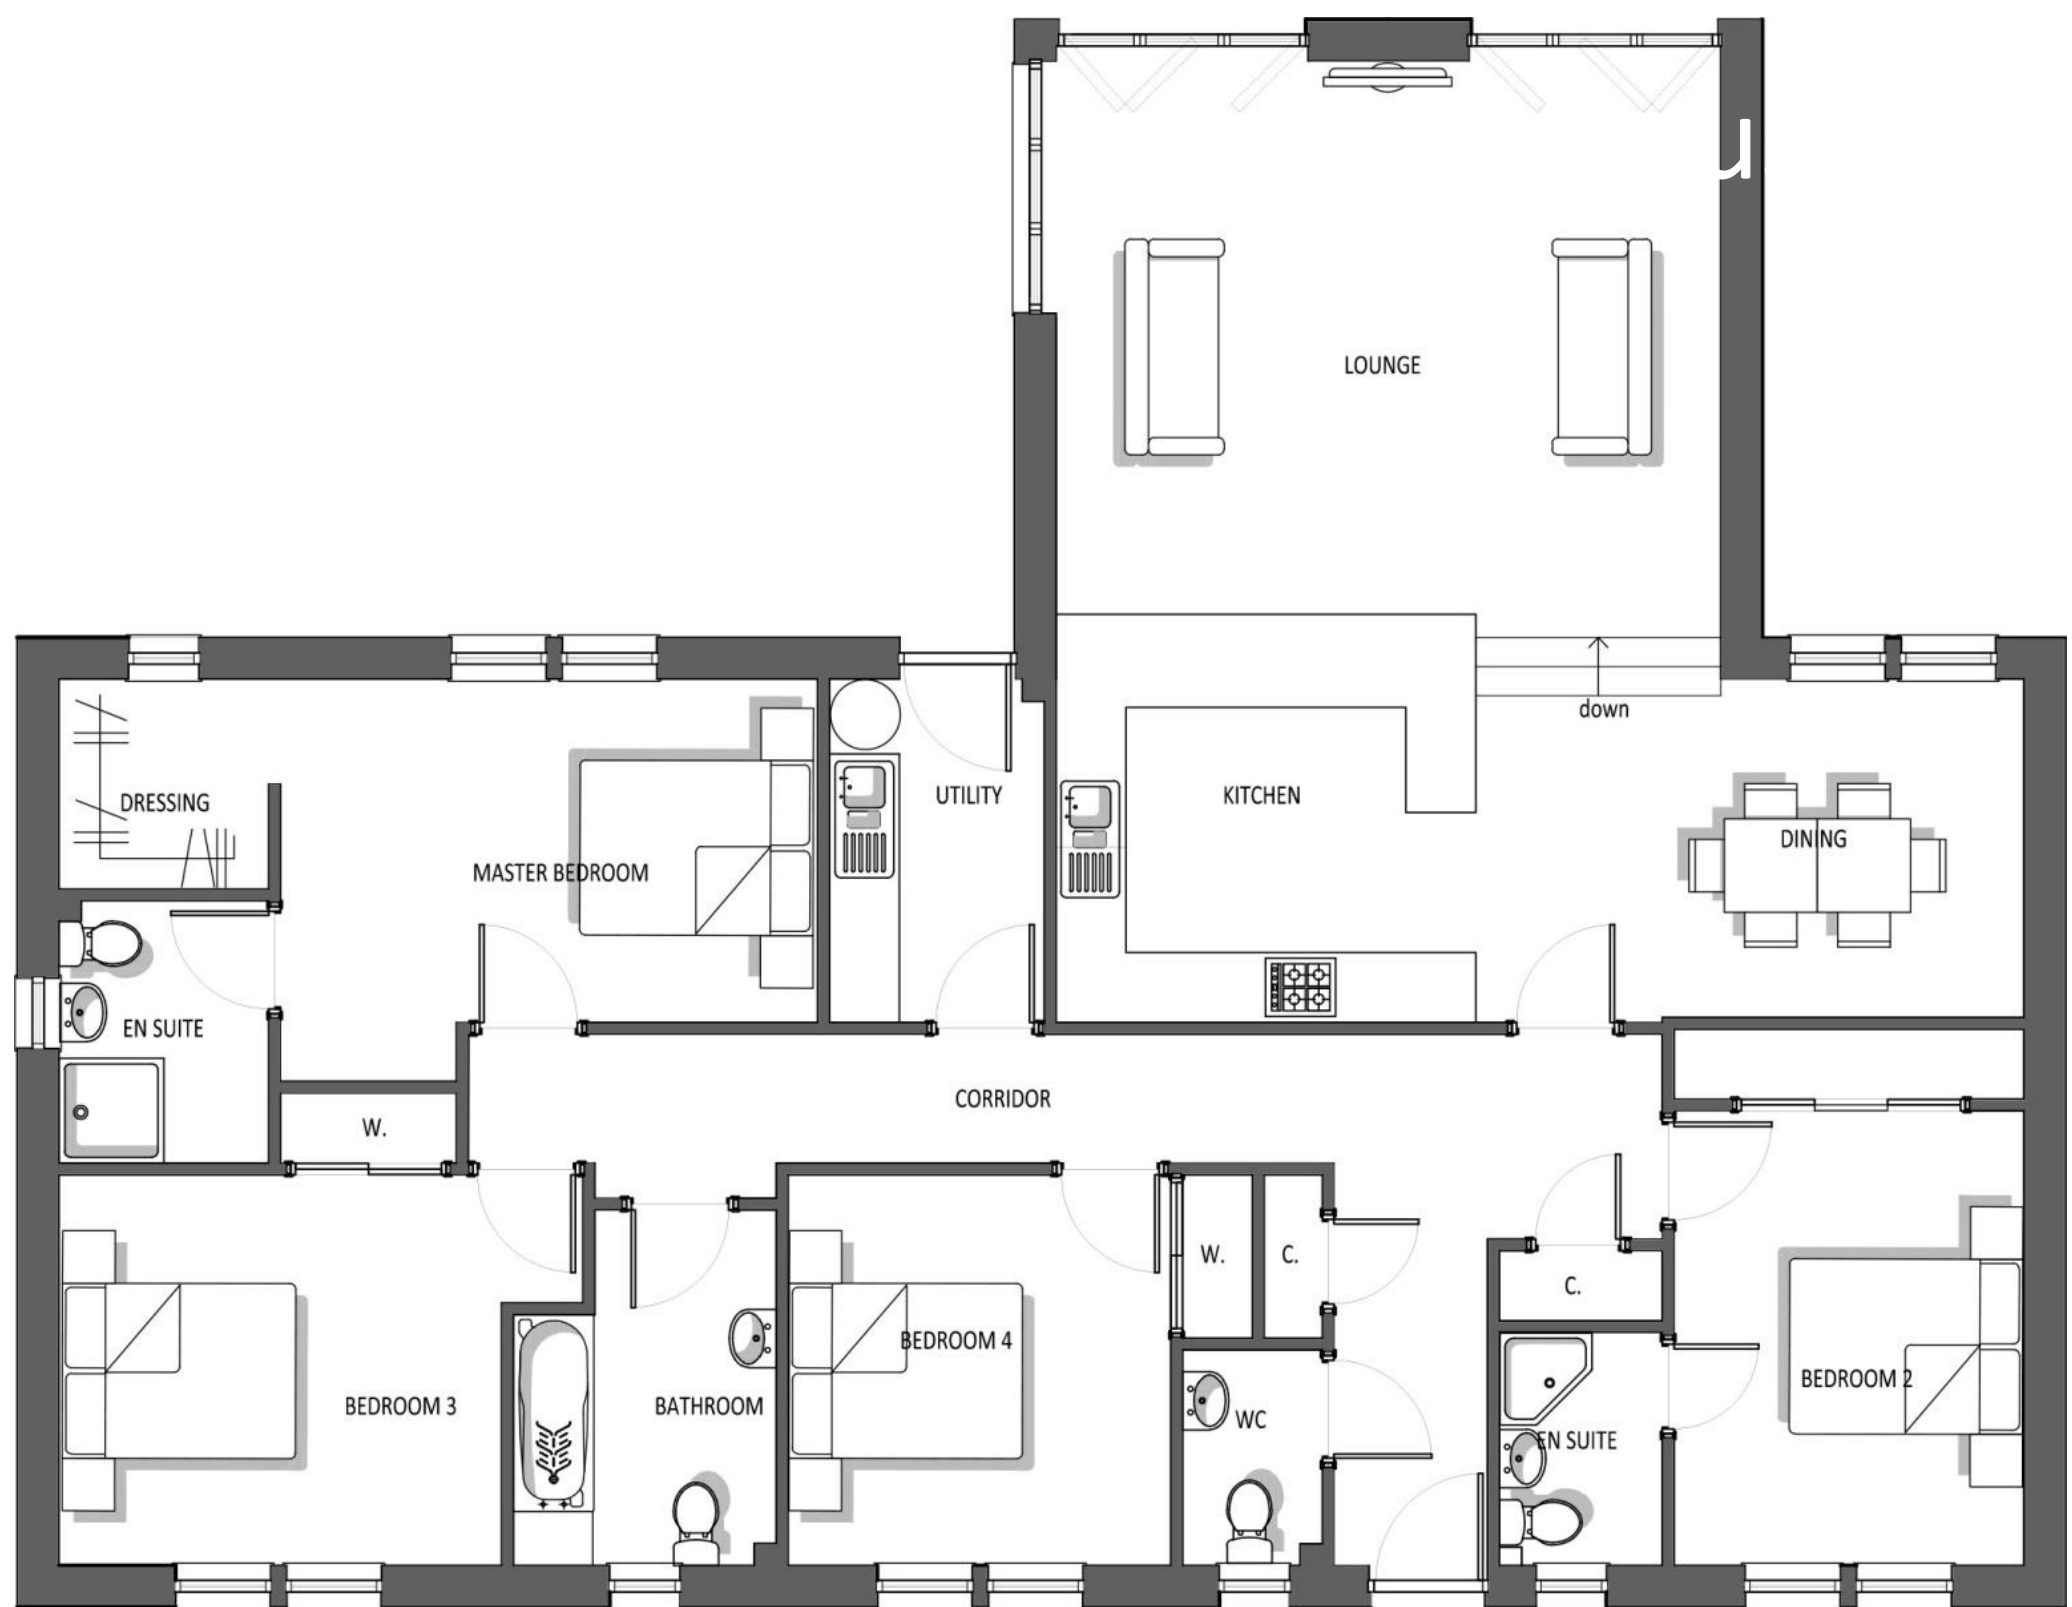

Powburn, Plot 4
Plot size 864 m² / 0.21 acres

POWBURN (House Type B) – Plot 4			
Kitchen / Dining area	8.3m x 3.5m	Bedroom 2	4.6m x 3m
Lounge area	5.7m x 4.7m	Bedroom 2 En-suite	2m x 1.4m
Utility	3m x 1.85m	Bedroom 3	4.5m x 3.9m
Master Bedroom	4.6m x 3.5m	Bedroom 4	3.35m x 3.9m
Master Dressing Room	1.8m x 1.8m	Family Bathroom	3m x 2.25m
Master En-suite	2.25m x 1.8m	WC	1.2m x 1.85m

All plans, images and dimensions are for illustrative purposes only, and are intended to convey concept and vision of development/property. These may alter as work progresses and do not necessarily represent a true and accurate depiction of finished product and specification. These are not intended to form part of any contract.